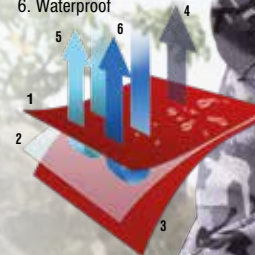

R235X
CAMO TX PERFORMANCE
HOODED SOFTSHELL JACKET

SIZES: XS-3XL
CARTON: 10 PACK: 5

CAMO CHARCOAL

CAMO GREEN