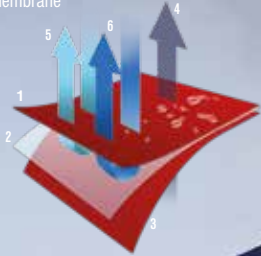

CELEBRATING  
**Result**  
25  
YEARS

200g/m<sup>2</sup>

DEKO-TEX®  
STANDARD 100  
FLEECE ONLY

**R116X**  
**MICROFLEECE GILET**  
SIZES: XS-4XL  
CARTON: 25 PACK: 5

**3 LAYER SOFTSHELL**

- 1. Outer fabric
- 2. Mid-layer - TPU waterproof, breathable & windproof membrane
- 3. Inner fabric
- 4. Breathable
- 5. Windproof
- 6. Waterproof