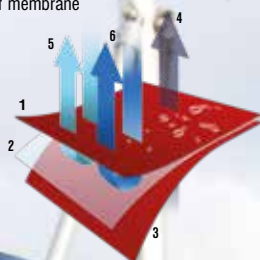

StormDri  
2000

**R099X**  
**ALASKA 3-IN-1 JACKET**  
SIZES: XS-3XL  
CARTON: 10 PACK: 5

GREY/BLACK

NAVY/BLACK

ROYAL/BLACK

RED/BLACK

**3 LAYER  
MICROFLEECE**

- 1. Outer fabric
- 2. Mid-layer - TPU waterproof, breathable & windproof membrane
- 3. Inner fabric
- 4. Breathable
- 5. Windproof
- 6. Waterproof