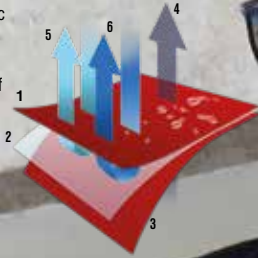

BLACK

**R405M&F**  
**PHANTOM MA1 SOFTSHELL**  
R405M: S-3XL R405F: XS-2XL  
CARTON: 10 PACK: 5

BLACK

NAVY

**3 LAYER SOFTSHELL**

- 1. Outer fabric
- 2. Mid-layer - TPU waterproof, breathable & windproof membrane
- 3. Inner fabric
- 4. Breathable
- 5. Windproof
- 6. Waterproof