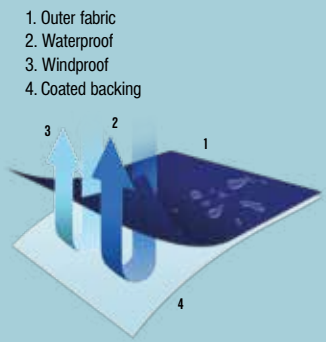

1. Outer fabric
2. Waterproof
3. Windproof
4. Coated backing