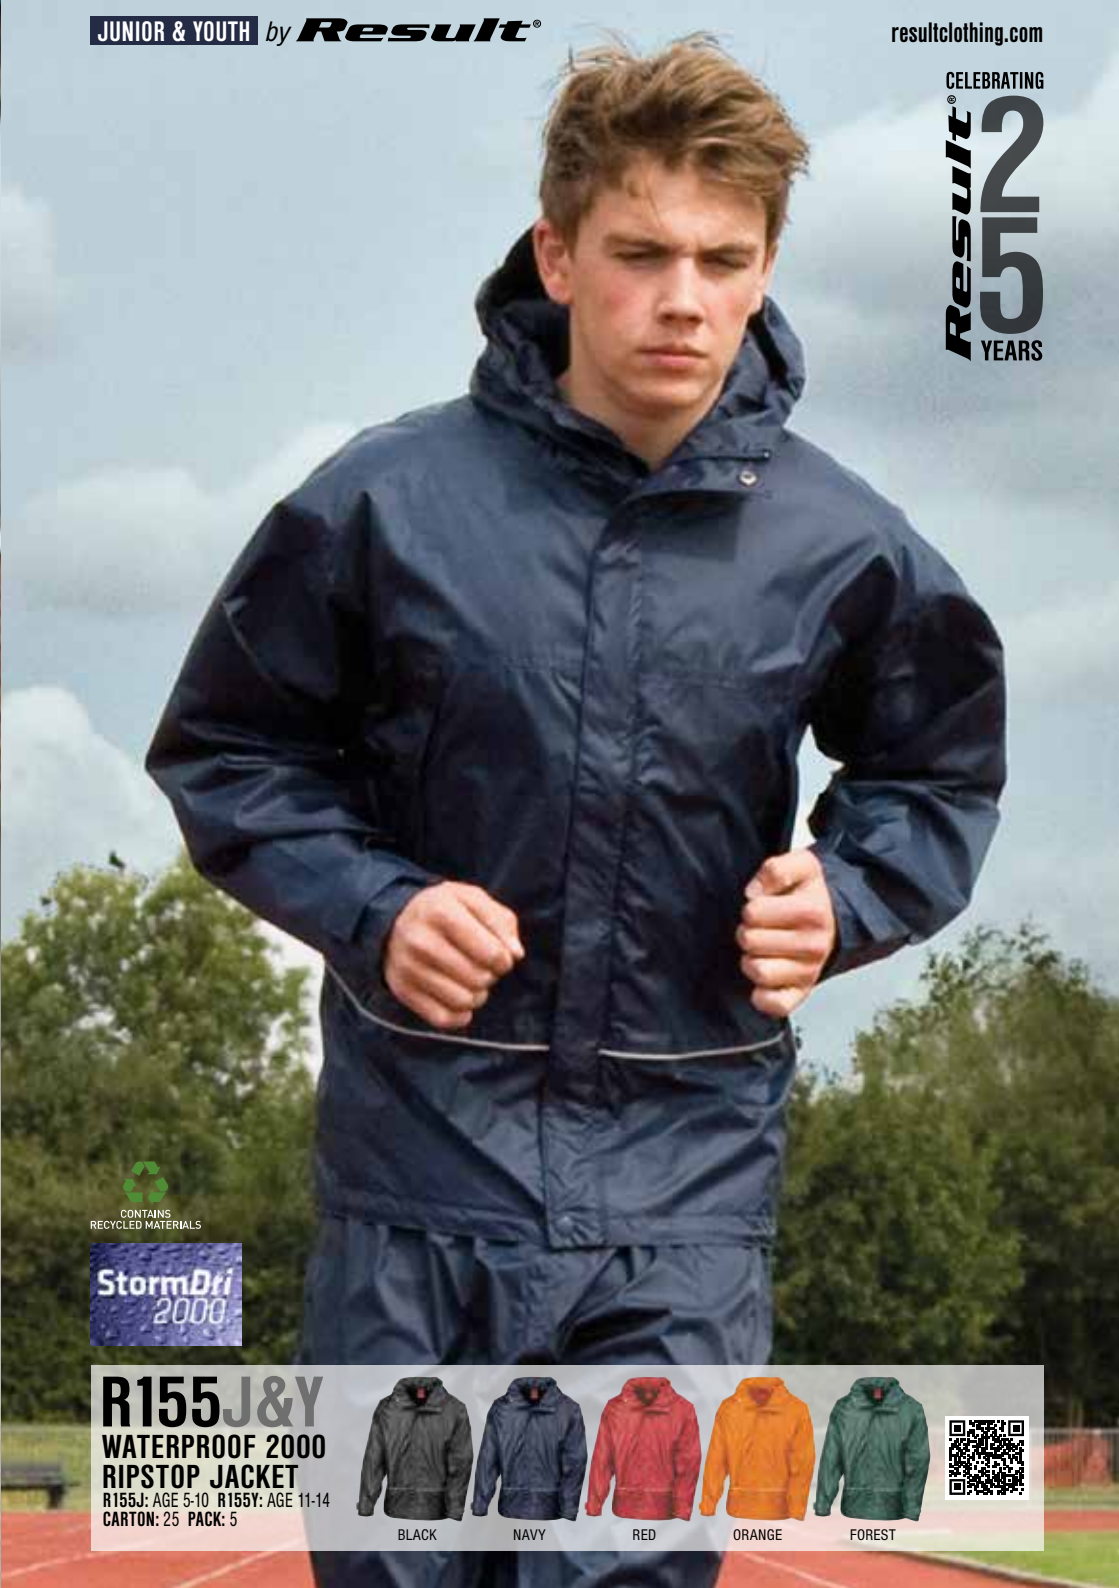

### R150J&Y RUGGED STUFF LONG COAT

R150J: AGE 3-12 R150Y: AGE 13-16  
CARTON: 10 PACK: 5

NAVY

RED

CONTAINS  
RECYCLED MATERIALS

  
CONTAINS  
RECYCLED MATERIALS