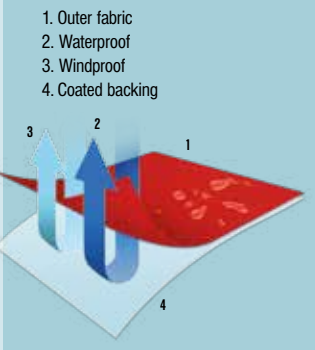

CELEBRATING
Result
25
YEARS

R236X

3-IN-1 CORE TRANSIT JACKET WITH PRINTABLE SOFTSHELL INNER

SIZES: XS-4XL
CARTON: XS-2XL:10 3XL-4XL: 5 PACK: 5