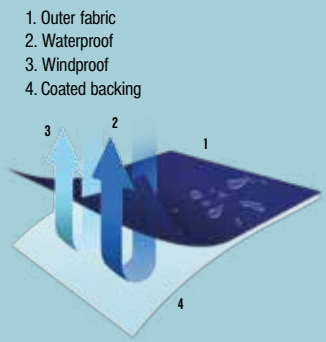

# R215X

3-IN-1 JACKET WITH  
QUILTED BODYWARMER

SIZES: XS-4XL  
CARTON: 10 PACK: 5

BLACK

NAVY

430g/m<sup>2</sup>

**R219X**  
POLARATHERM™ QUILTED  
WINTER FLEECE  
SIZES: S-4XL  
CARTON: 8 PACK: 4

BLACK NAVY